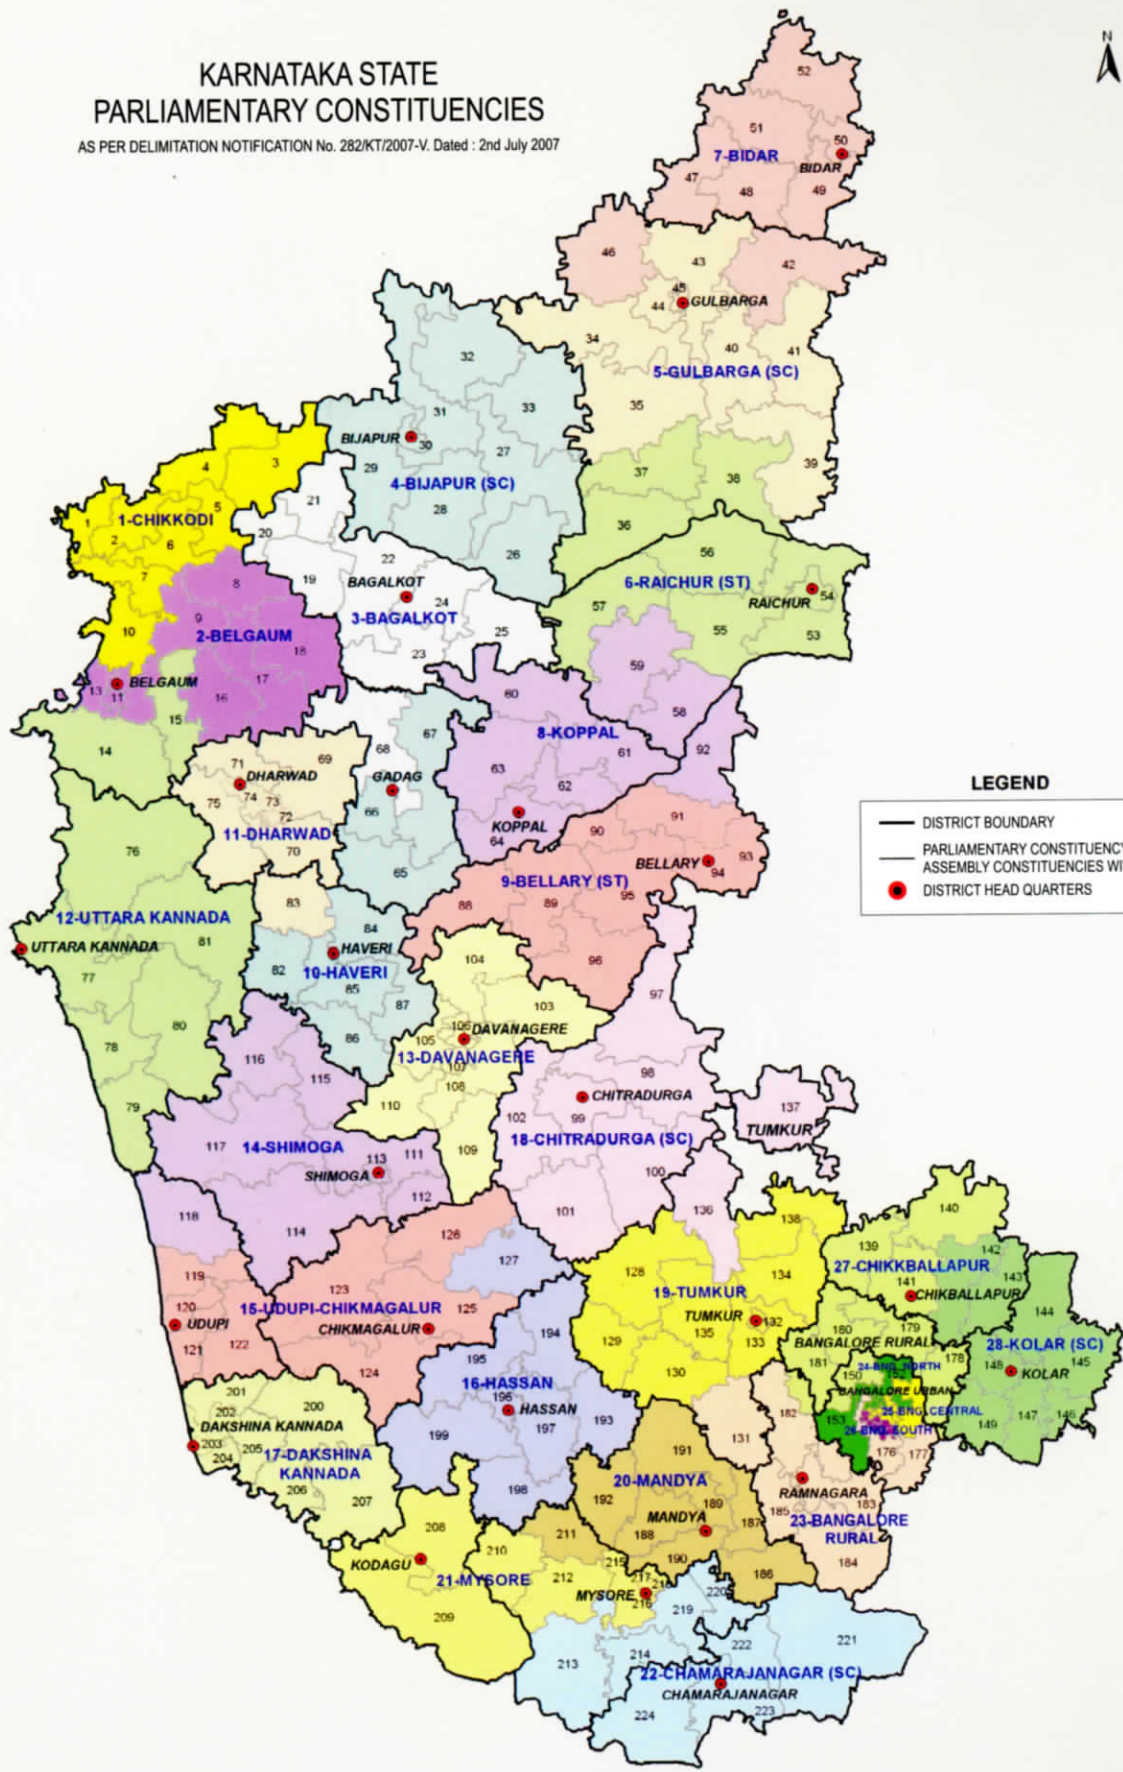

KARNATAKA STATE PARLIAMENTARY CONSTITUENCIES

AS PER DELIMITATION NOTIFICATION No. 282/KT/2007-V. Dated : 2nd July 2007

LEGEND

- DISTRICT BOUNDARY
- - - PARLIAMENTARY CONSTITUENCY BOUNDARY & ASSEMBLY CONSTITUENCIES WITHIN ARE SHOWN IN ONE COLOUR
- DISTRICT HEAD QUARTERS