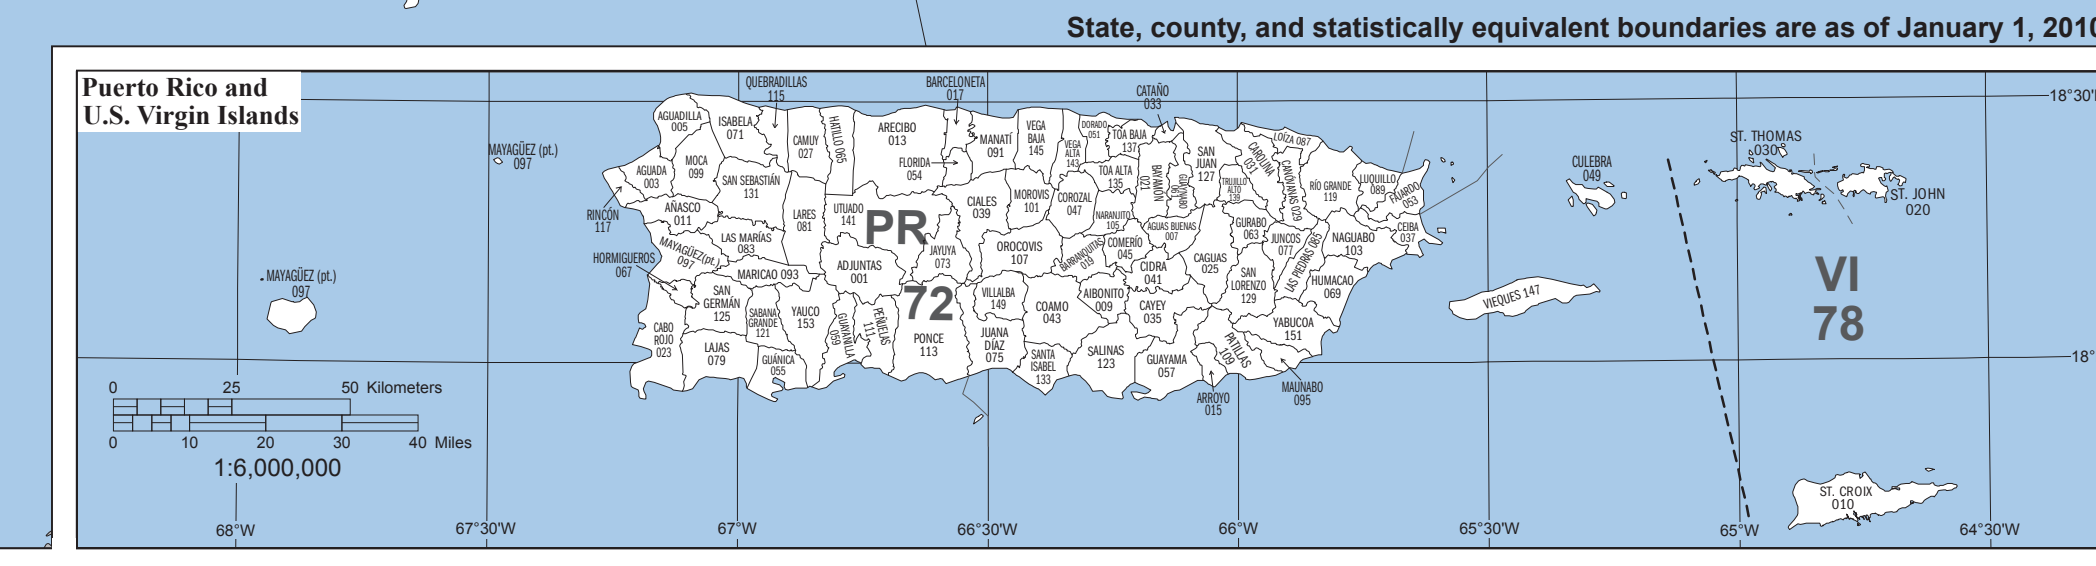

Counties and Statistically Equivalent Areas of the United States Including Puerto Rico and Island Areas