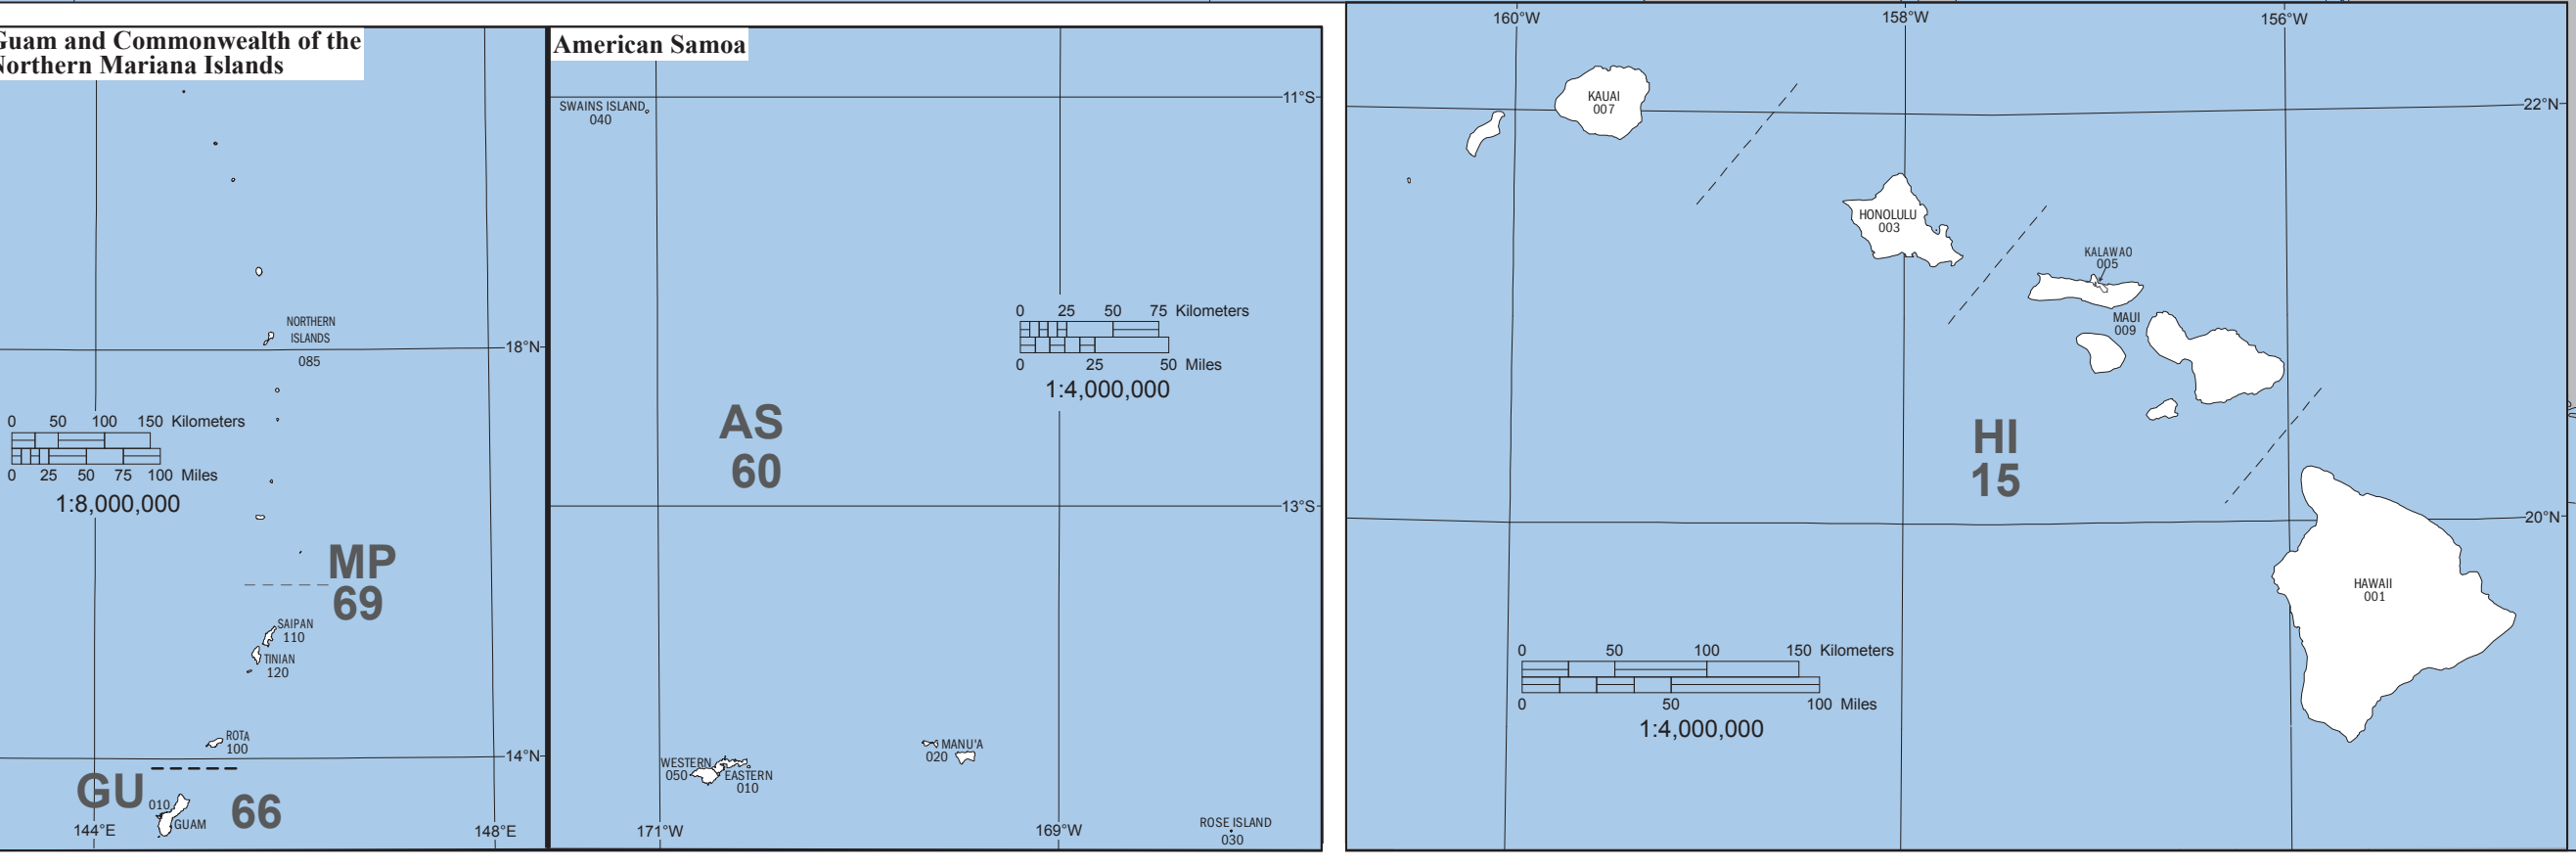

Counties and Statistically Equivalent Areas of the United States Including Puerto Rico and Island Areas